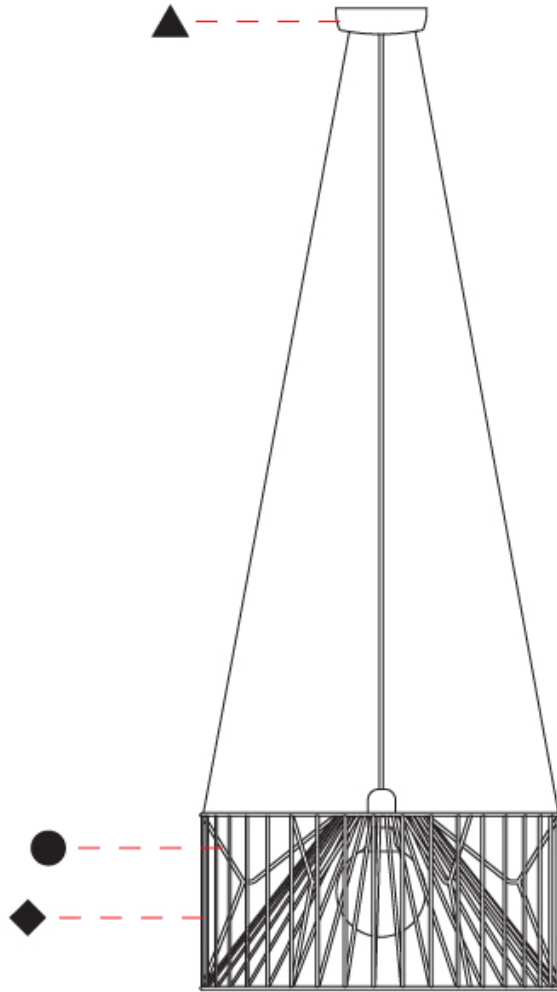

MARIOLA SUSPENSION

D111180-

PROJECT

TYPE

SPECIFIER

QUANTITY

DATE

D