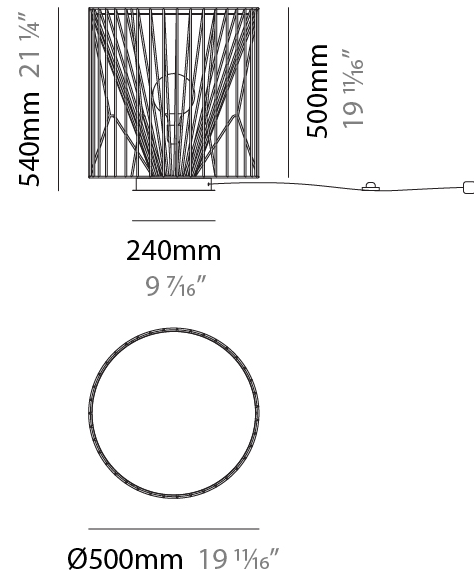

MARIOLA PORTABLE

D114031-

base number   Finish Options   Finish Options

1. To build a product code in our configurator select the specify button on the base model # product page
2. To build a manual product code on this datasheet choose from the options listed below in blue font and add the suffix to the base model #

GENERAL

Series: Mariola
Partner: Ole
Division: Design
Installation: Portable
Product Type: Floor
Mounting Location: Floor

PHYSICAL

Shape: Abstract
Diameter (mm): 500
Diameter (in): 19 11/16
Height (mm): 540
Height (in): 21 1/4
Diffuser: PMMA - Opal
Fixture Finish: BEI / BLK / BLU / COG / DGN / GRY / MRN / MOC / MUS / OLV / SIL / STN / TER / WHI
Holder Finish: WHI / GSD
Accent Finish: WHI
Fixture Material: Fabric Cord / Metal
Primary Material: Fabric - Recycled
Cable Details: 220/100 Cord

ELECTRICAL

Number of Lamps: 1
Lamp Type: LED Retrofit
Lamp Shape: A19
Bulb Included: Bulb Not Included
Max. Wattage Per Lamp (W): 15
Lamp Base: E26
Input Voltage (V): 120
Upon Request: 277Vac / GU24

LED

OPTICAL

RATINGS AND CERTIFICATIONS

Certified By: Certified for North American Standards
IP rating: IP20

PROJECT
TYPE
SPECIFIER
QUANTITY
DATE