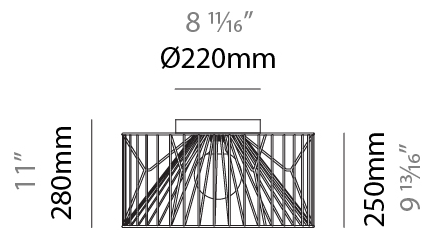

MARIOLA SURFACE

D112048- _____ - _____

base number   Finish   Finish
Options   Options   Options

1. To build a product code in our configurator select the specify button on the base model # product page
2. To build a manual product code on this datasheet choose from the options listed below in blue font and add the suffix to the base model #

GENERAL

Series: Mariola
Partner: Ole
Division: Design
Installation: Surface
Product Type: Ceiling Surface
Mounting Location: Ceiling

PHYSICAL

Shape: Abstract
Diameter (mm): 500
Diameter (in): 19 11/16
Height (mm): 280
Height (in): 11
Fixture Finish: BEI / BLK / BLU / COG / DGN / GRY / MRN / MOC / MUS / OLV / SIL / STN / TER / WHI
Holder Finish: WHI / GSD
Accent Finish: WHI
Fixture Material: Fabric Cord / Metal
Primary Material: Fabric - Recycled

ELECTRICAL

Number of Lamps: 1
Lamp Type: LED Retrofit
Bulb Included: Bulb Included
Max. Wattage Per Lamp (W): 20
Lamp Base: E26
Input Voltage (V): 120
Upon Request: 277Vac / GU24

LED

OPTICAL

RATINGS AND CERTIFICATIONS

Certified By: Certified for North American Standards
IP rating: IP20

PROJECT
TYPE
SPECIFIER
QUANTITY
DATE

Ø500mm 19 11/16"